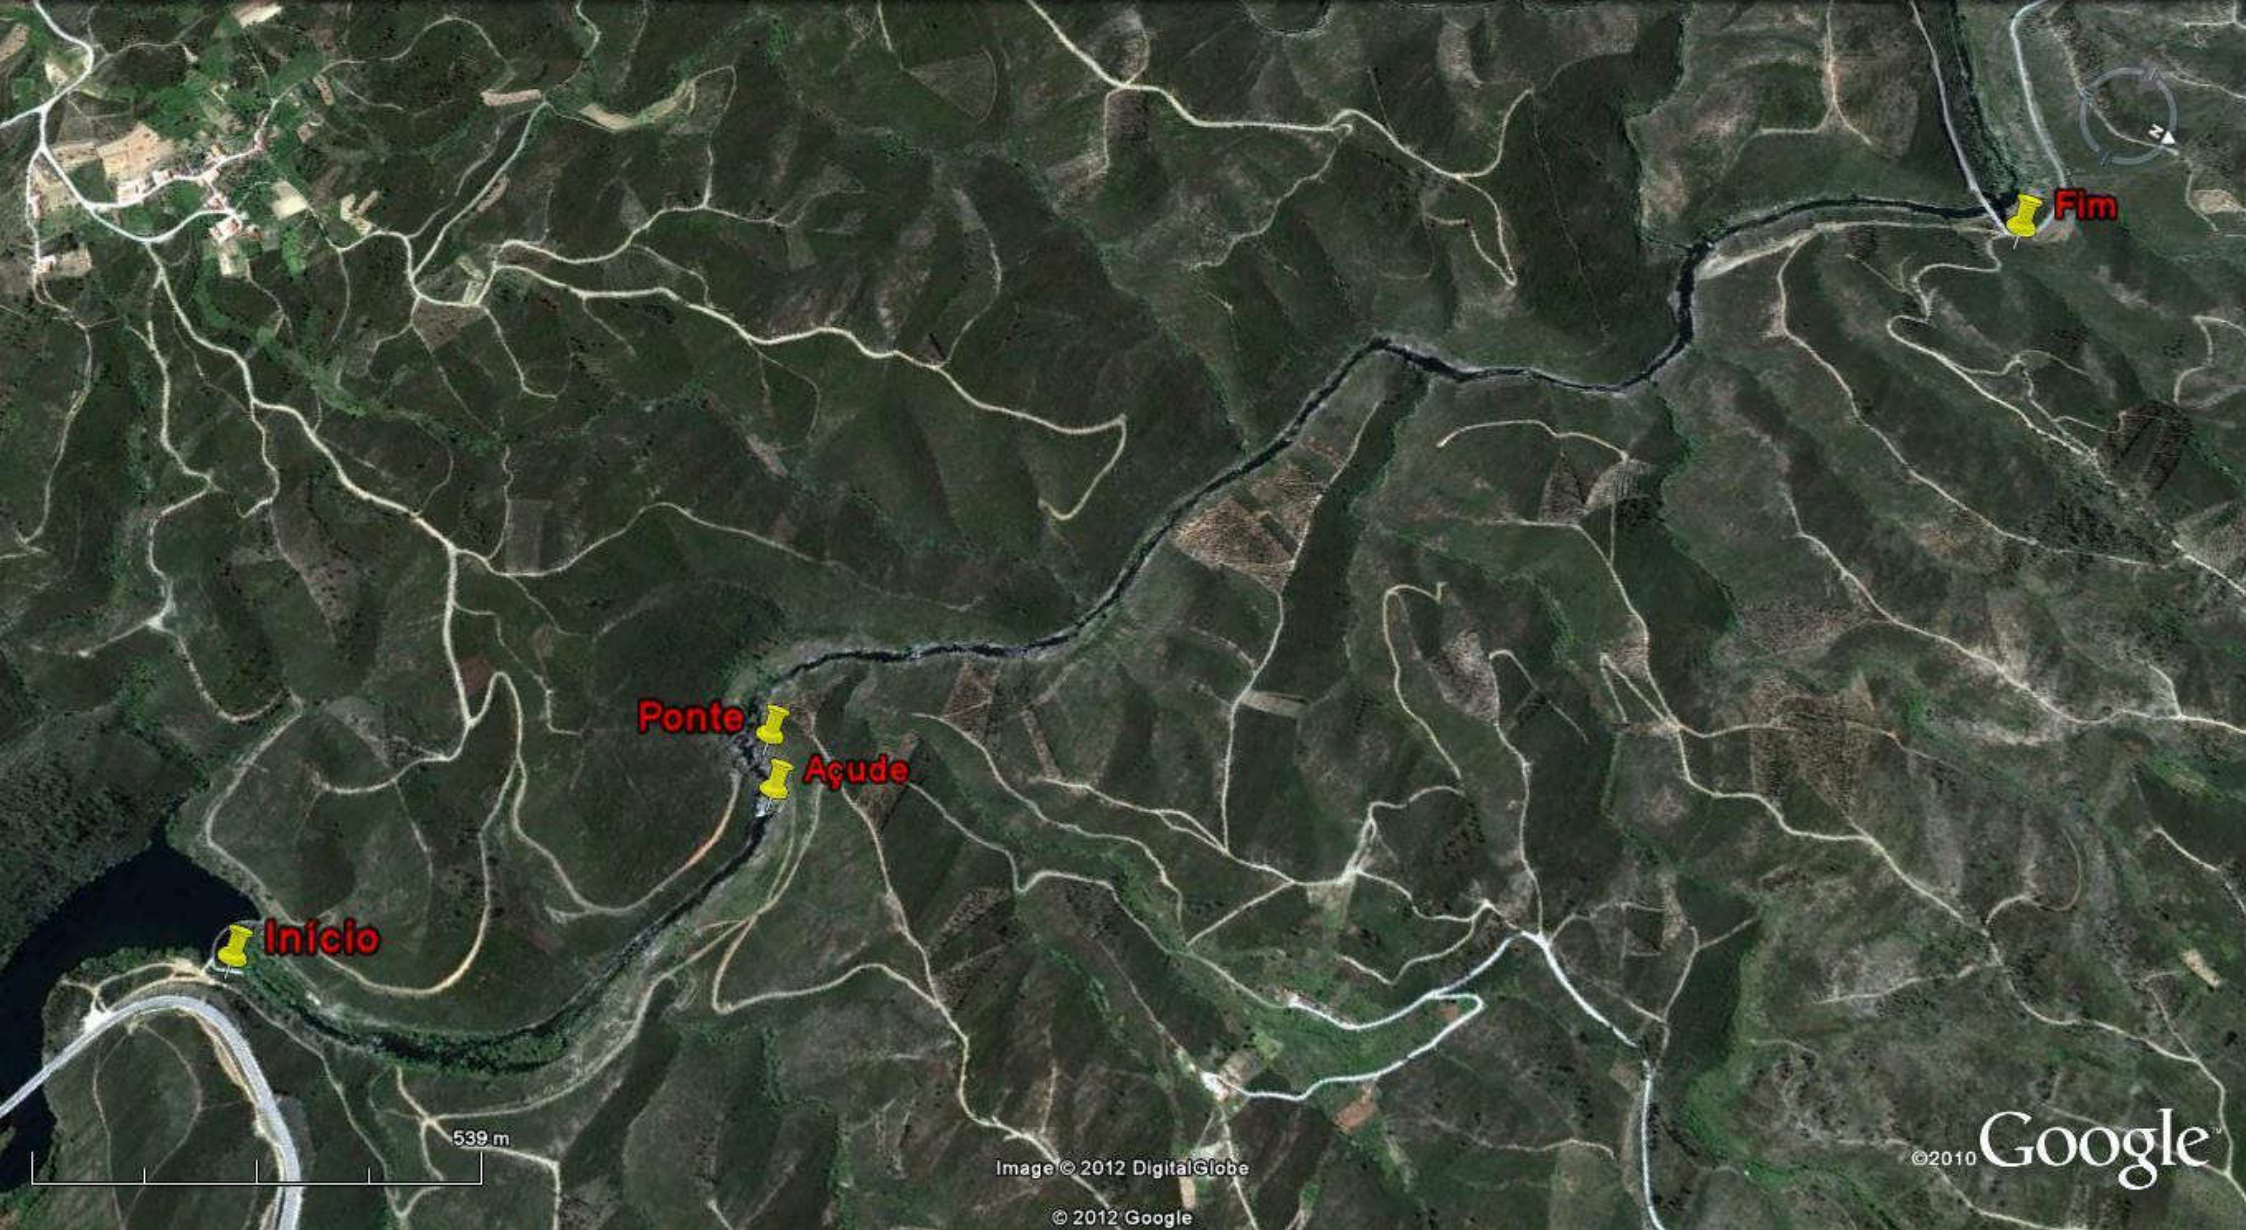

© 2012 Google

©2010 Google

 **Ponte**

Açude 

52 m

Image © 2012 DigitalGlobe

© 2012 Google

©2010 Google™

Fim

Ponte

Açude

Início

539 m

Image © 2012 DigitalGlobe

© 2012 Google

©2010 Google