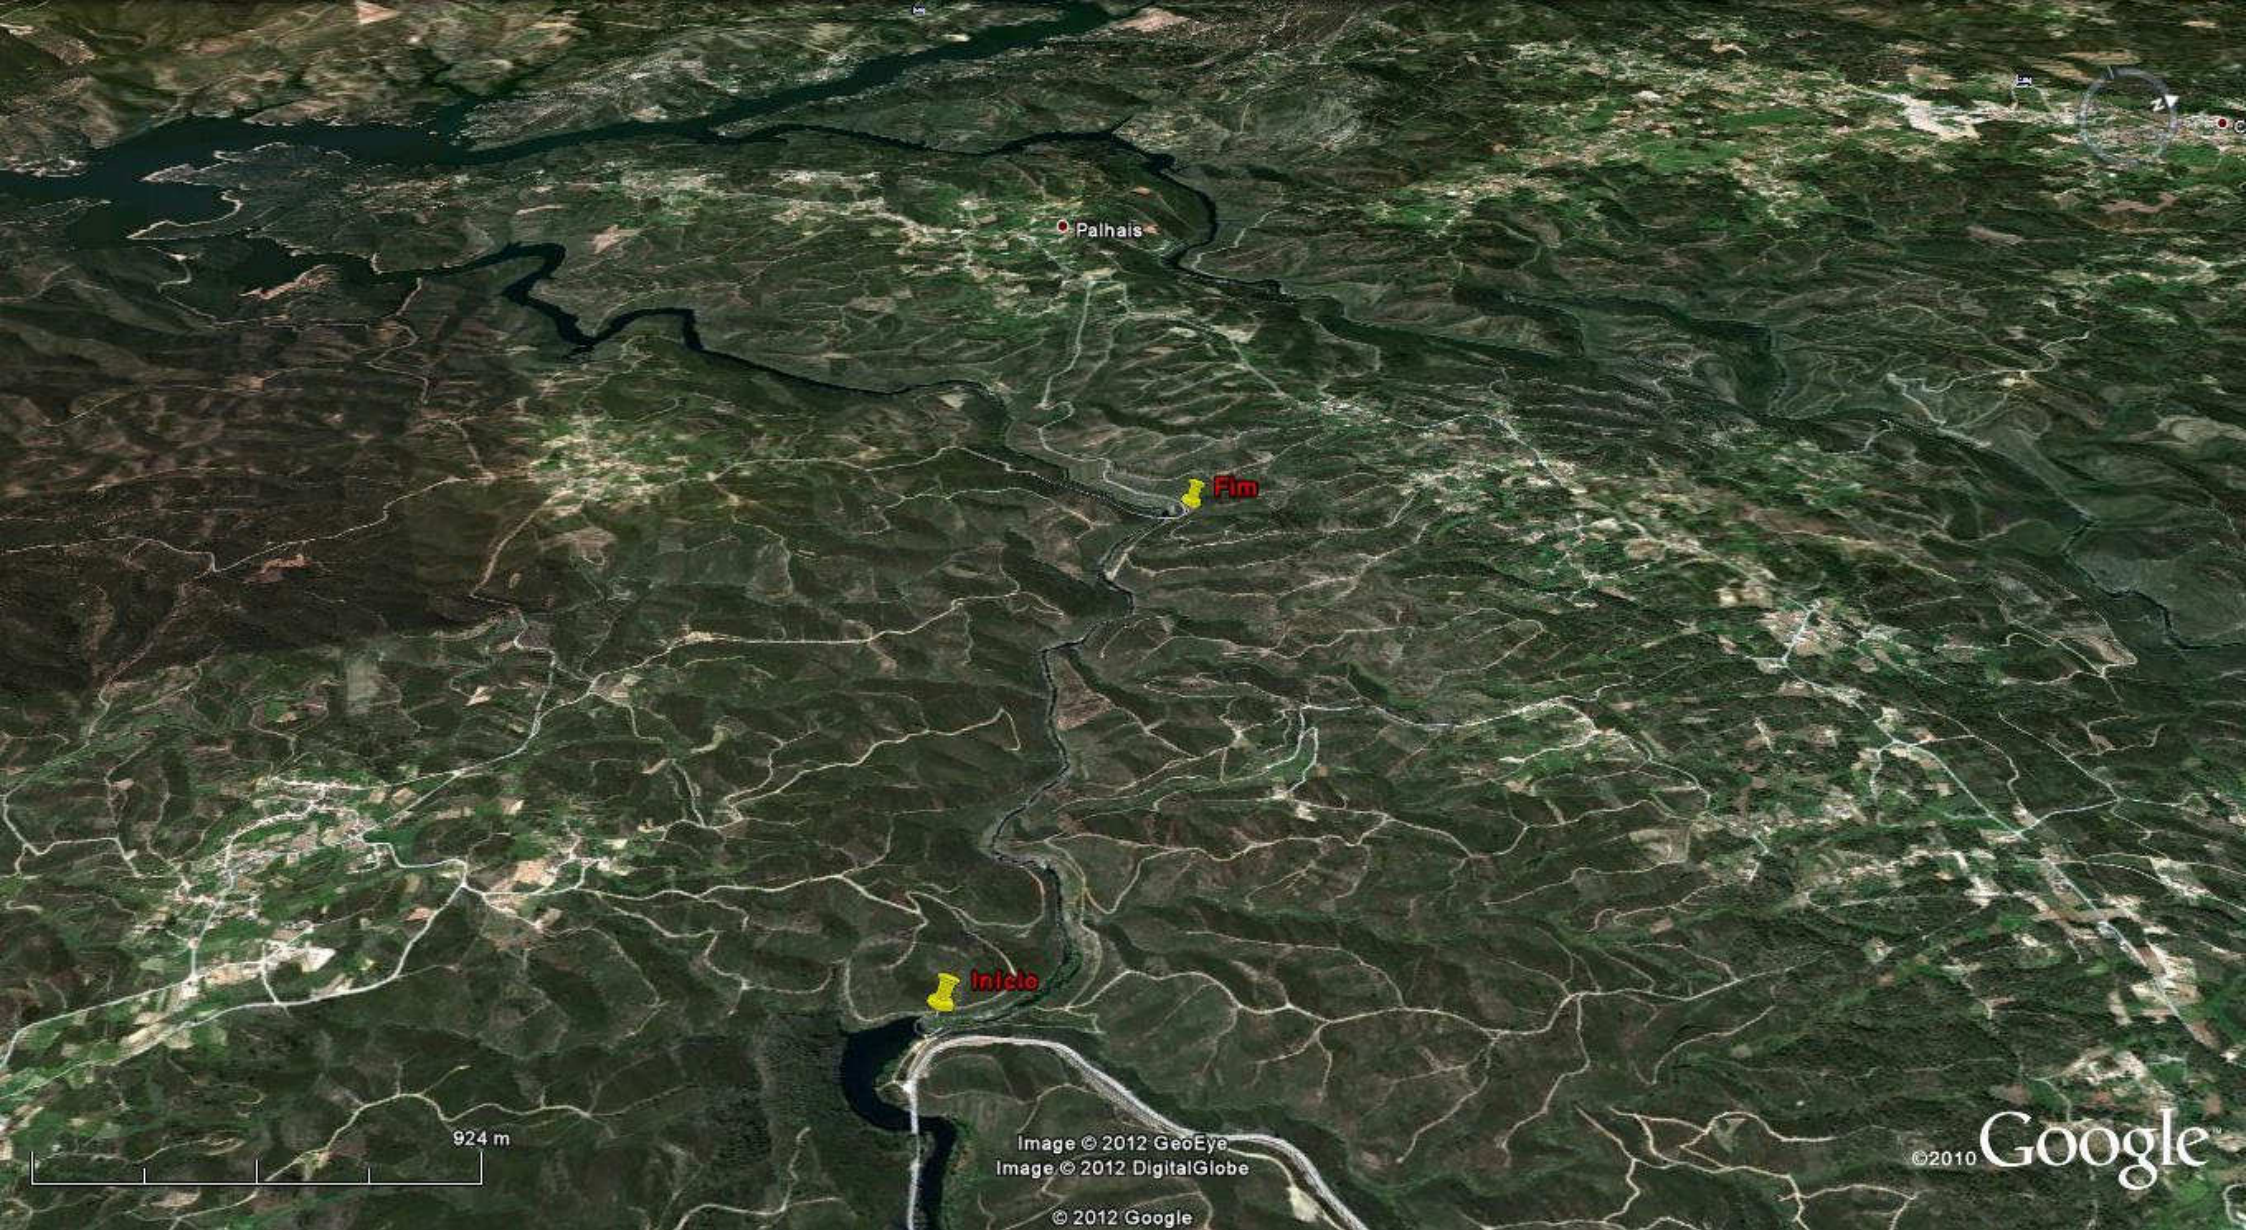

Ferreira do Zêzere

Vila de Rei, Portugal Vila de Rei

Fim

Cernache do Bonjardim

Início

7.09 km

Image © 2012 GeoEye
Image © 2012 DigitalGlobe

© 2012 Google

©2010 Google

Palhais

Fim

Inicio

924 m

Image © 2012 GeoEye
Image © 2012 DigitalGlobe

© 2012 Google

©2010 Google

Fin

Inicio

440 m

Image © 2012 GeoEye
Image © 2012 DigitalGlobe

© 2012 Google

© 2010 Google

Inicio

Fim